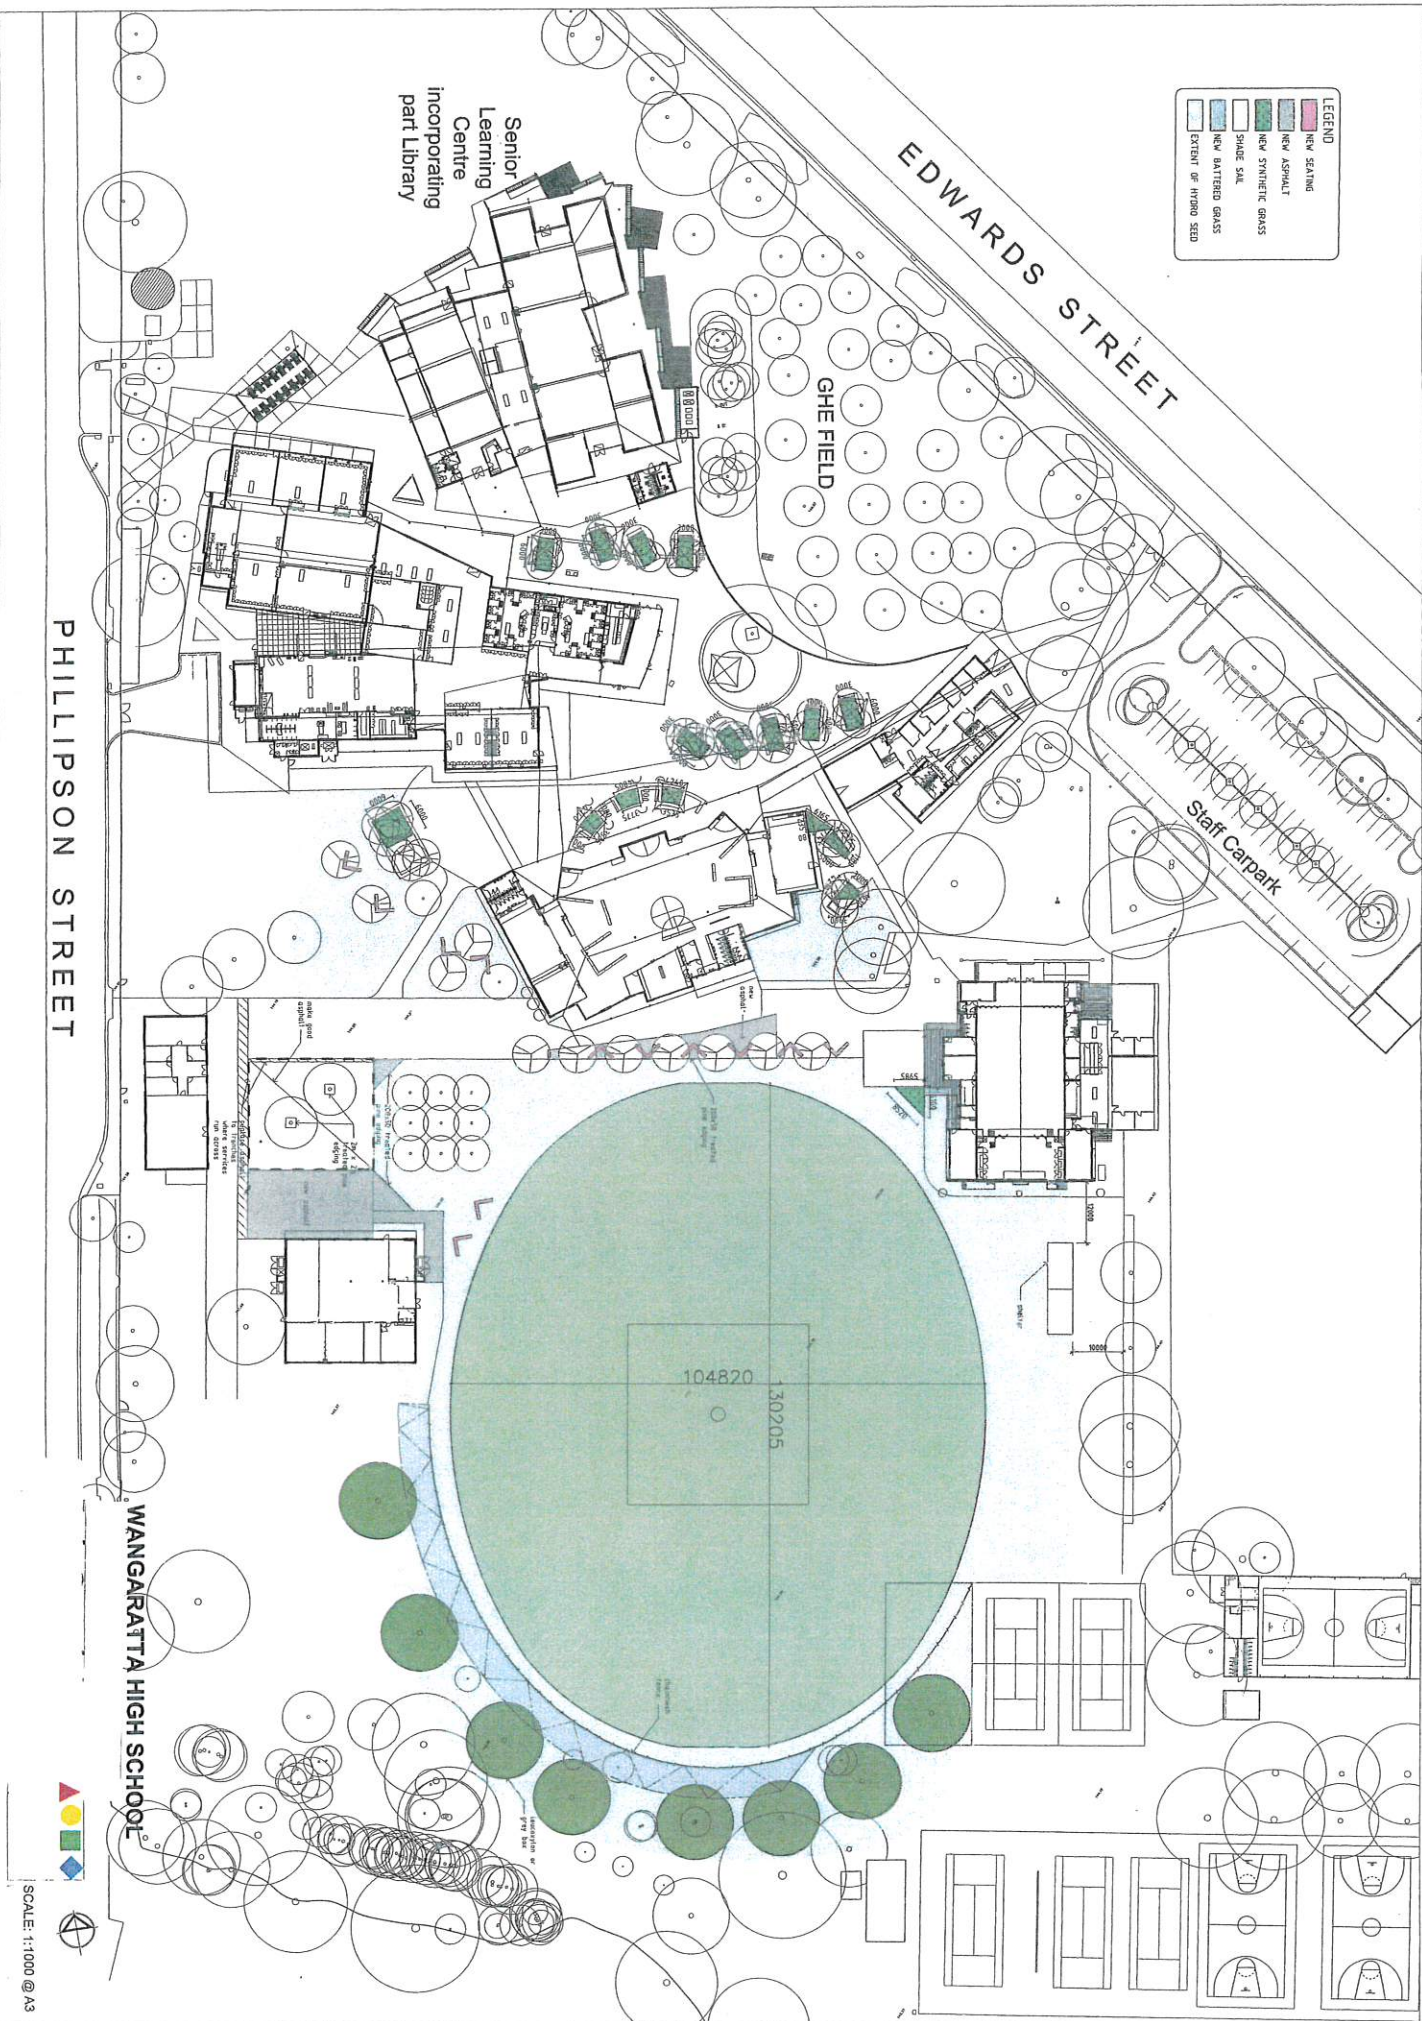

LEGEND	
	NEW SEALING
	NEW ASPHALT
	NEW SYNTHETIC GRASS
	SHADE SAIL
	NEW BATTERED GRASS
	EXTENT OF HYBRID SEED

PHILLIPSON STREET

EDWARDS STREET

GHE FIELD

Senior Learning Centre incorporating part Library

Staff Carpark

WANGARATTA HIGH SCHOOL

104820
130205

SCALE: 1:1000 @ A3